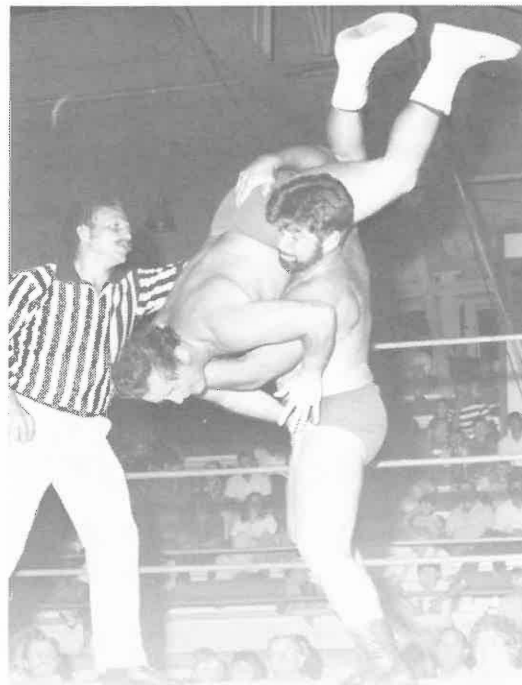

### Jenny And Veronica Well Matched

Being the youngest and smallest girl at the Villa has some advantages for Veronica Malonzo, who is nine years old. She's just the right size to ride on the gentlest steed in the stable, lovable Jenny the jackass. Veronica's sister Lisa also lives at the Villa and is pictured here giving some riding instructions.