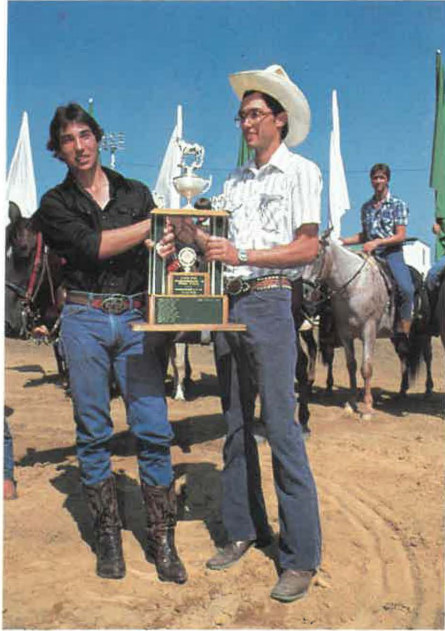

Presentation of the Carleton F. Tweed Memorial Horsemanship Trophy to Brian Conley, a Boys Ranch resident, was one of the highlights of the anniversary celebration. The presentation was made by Assistant Farm Manager Tom Springer (right).